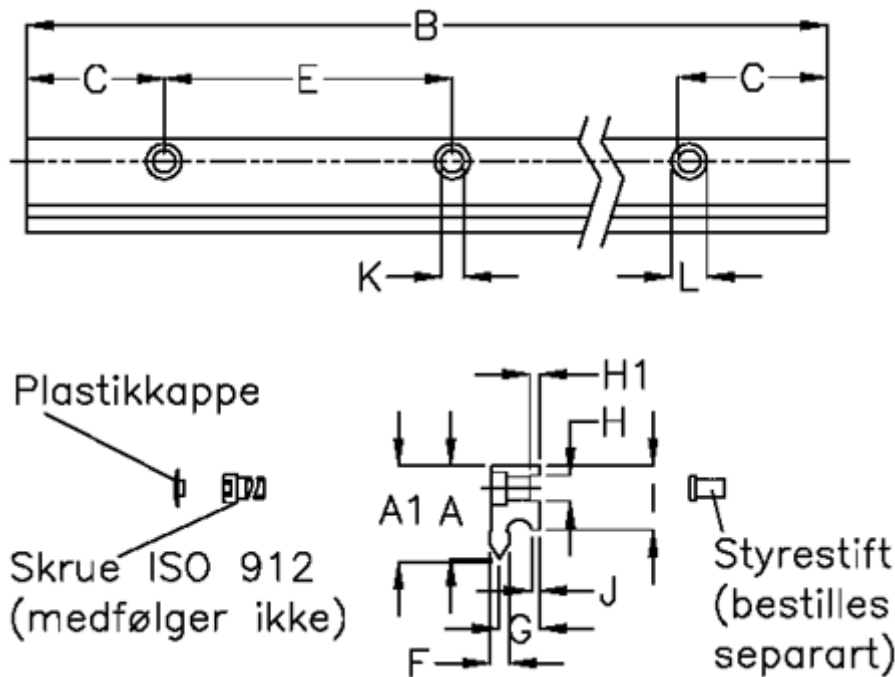

Article number: 05712542662

Description: Hepco GV3 slide NM E L266 P2
with counterbored holes

Measures

A	= 29	G	= 12.7	Weight kg/1000 = 2.60
A1	= 29.37	H	= 8	
B	= 266	H1	= 3.0	
C	= 43.0	I	= 20.00	
E	= 90	J	= 2.30	
F	= 6.42	K	= 7.0	
For bearing	= J34	L	= 11 x 6.1	
For guide pin	= SDP8	Precision type	= P2	